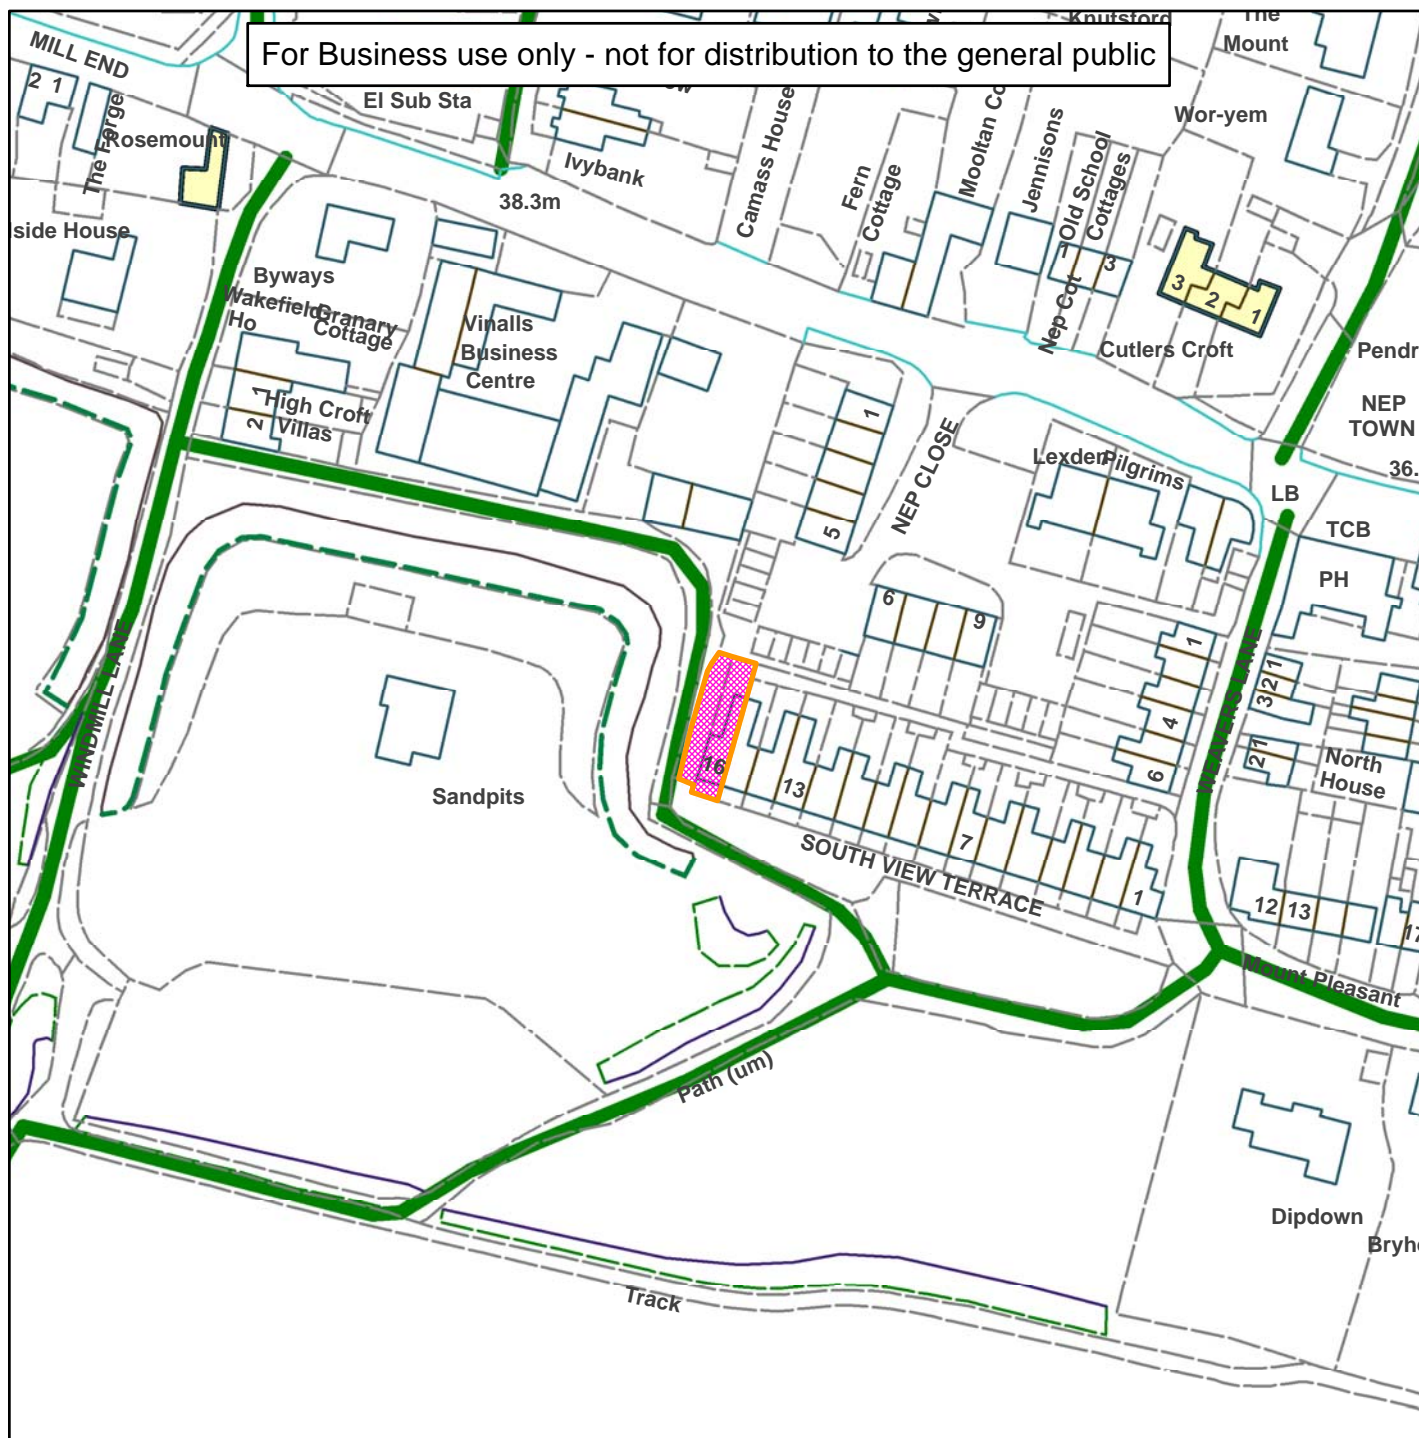

16 Southview Terrace

For Business use only - not for distribution to the general public

Scale: 1:1,250

Reproduced from the Ordnance Survey map with permission of the Controller of Her Majesty's Stationery Office © Crown Copyright 2012.

Unauthorised reproduction infringes Crown Copyright and may lead to prosecution or civil proceedings.

Organisation	Horsham District Council
Department	
Comments	
Date	07/09/2017
MSA Number	100023865